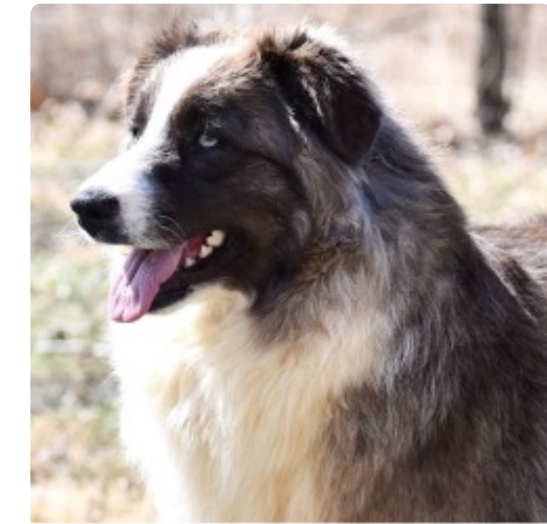

# Certificate of Pedigree

CH MMA's It's Classified

**Owner:** Laurie Ivy-Sawyer  
**Gender:** Bitch  
**Wright's COI:** 1.95%  
**Chip Number:** 956000012480262

**Breeder:** Rachel Masters  
**Breed:** Australian Shepherd  
**Date of Birth:** 17 June 2020  
**Registrations:** AKC: DN63238301, ASDR:  
 ASDS-TX-2105472  
**Genetics:** B b:DD